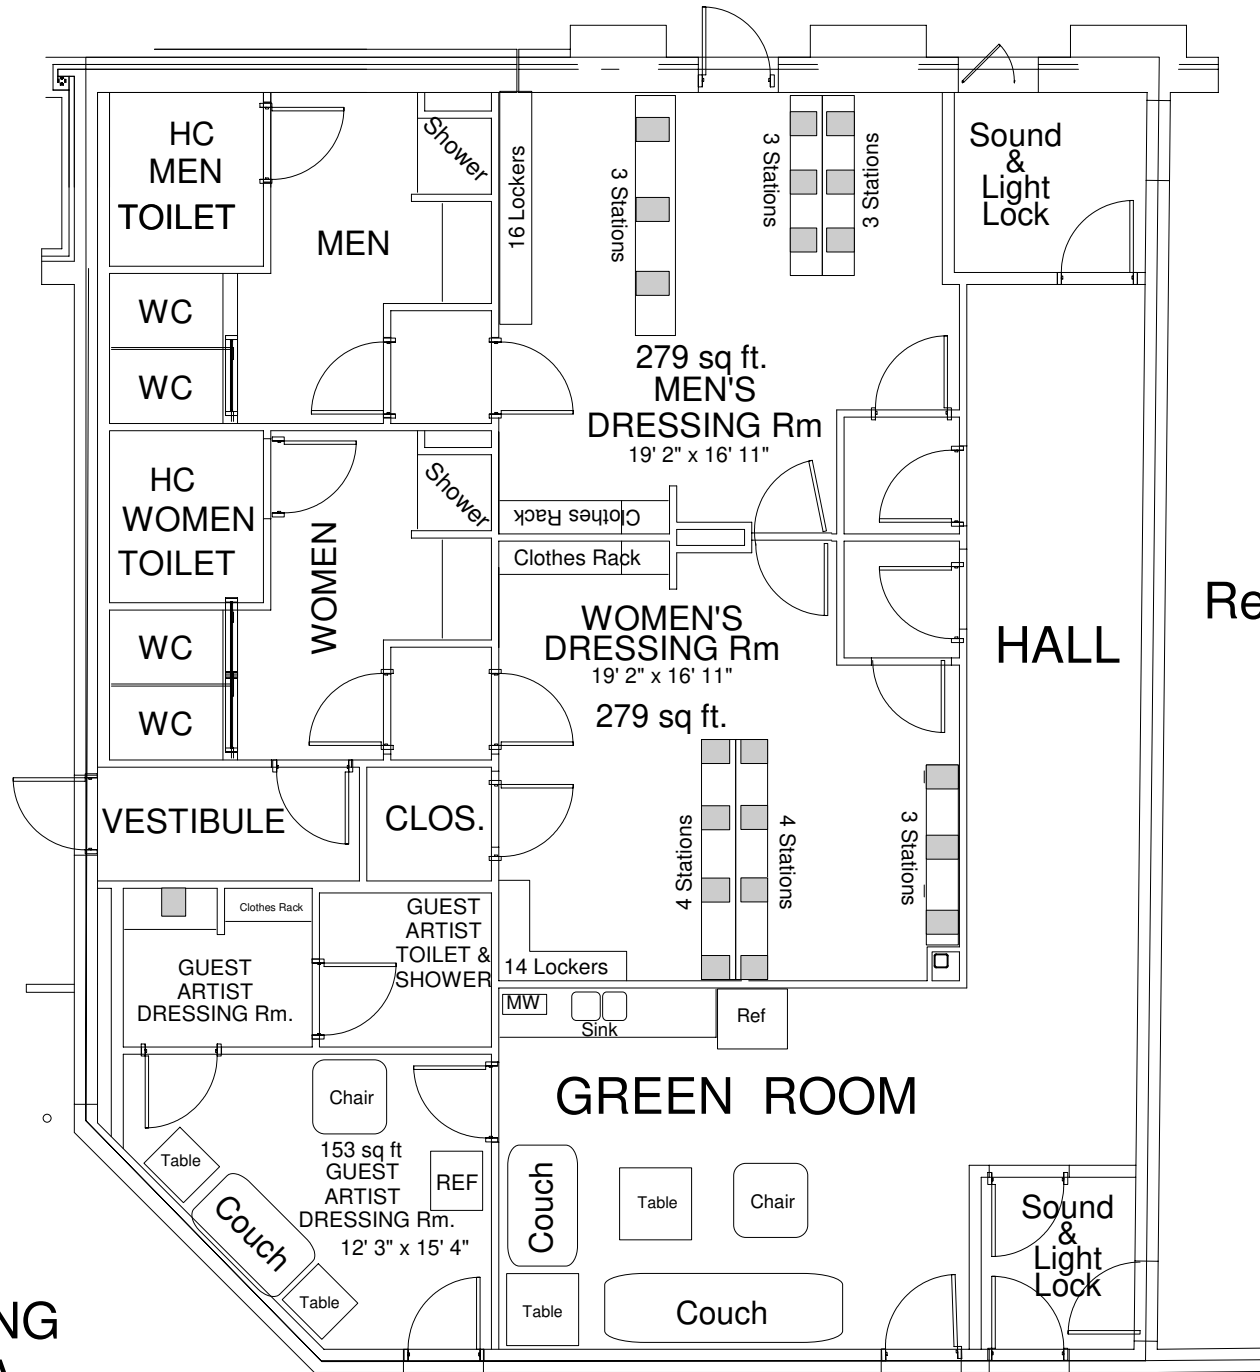

Scale:
1/8"=1'-0"

Regent University
STUDIO
THEATRE

STAGING
AREA