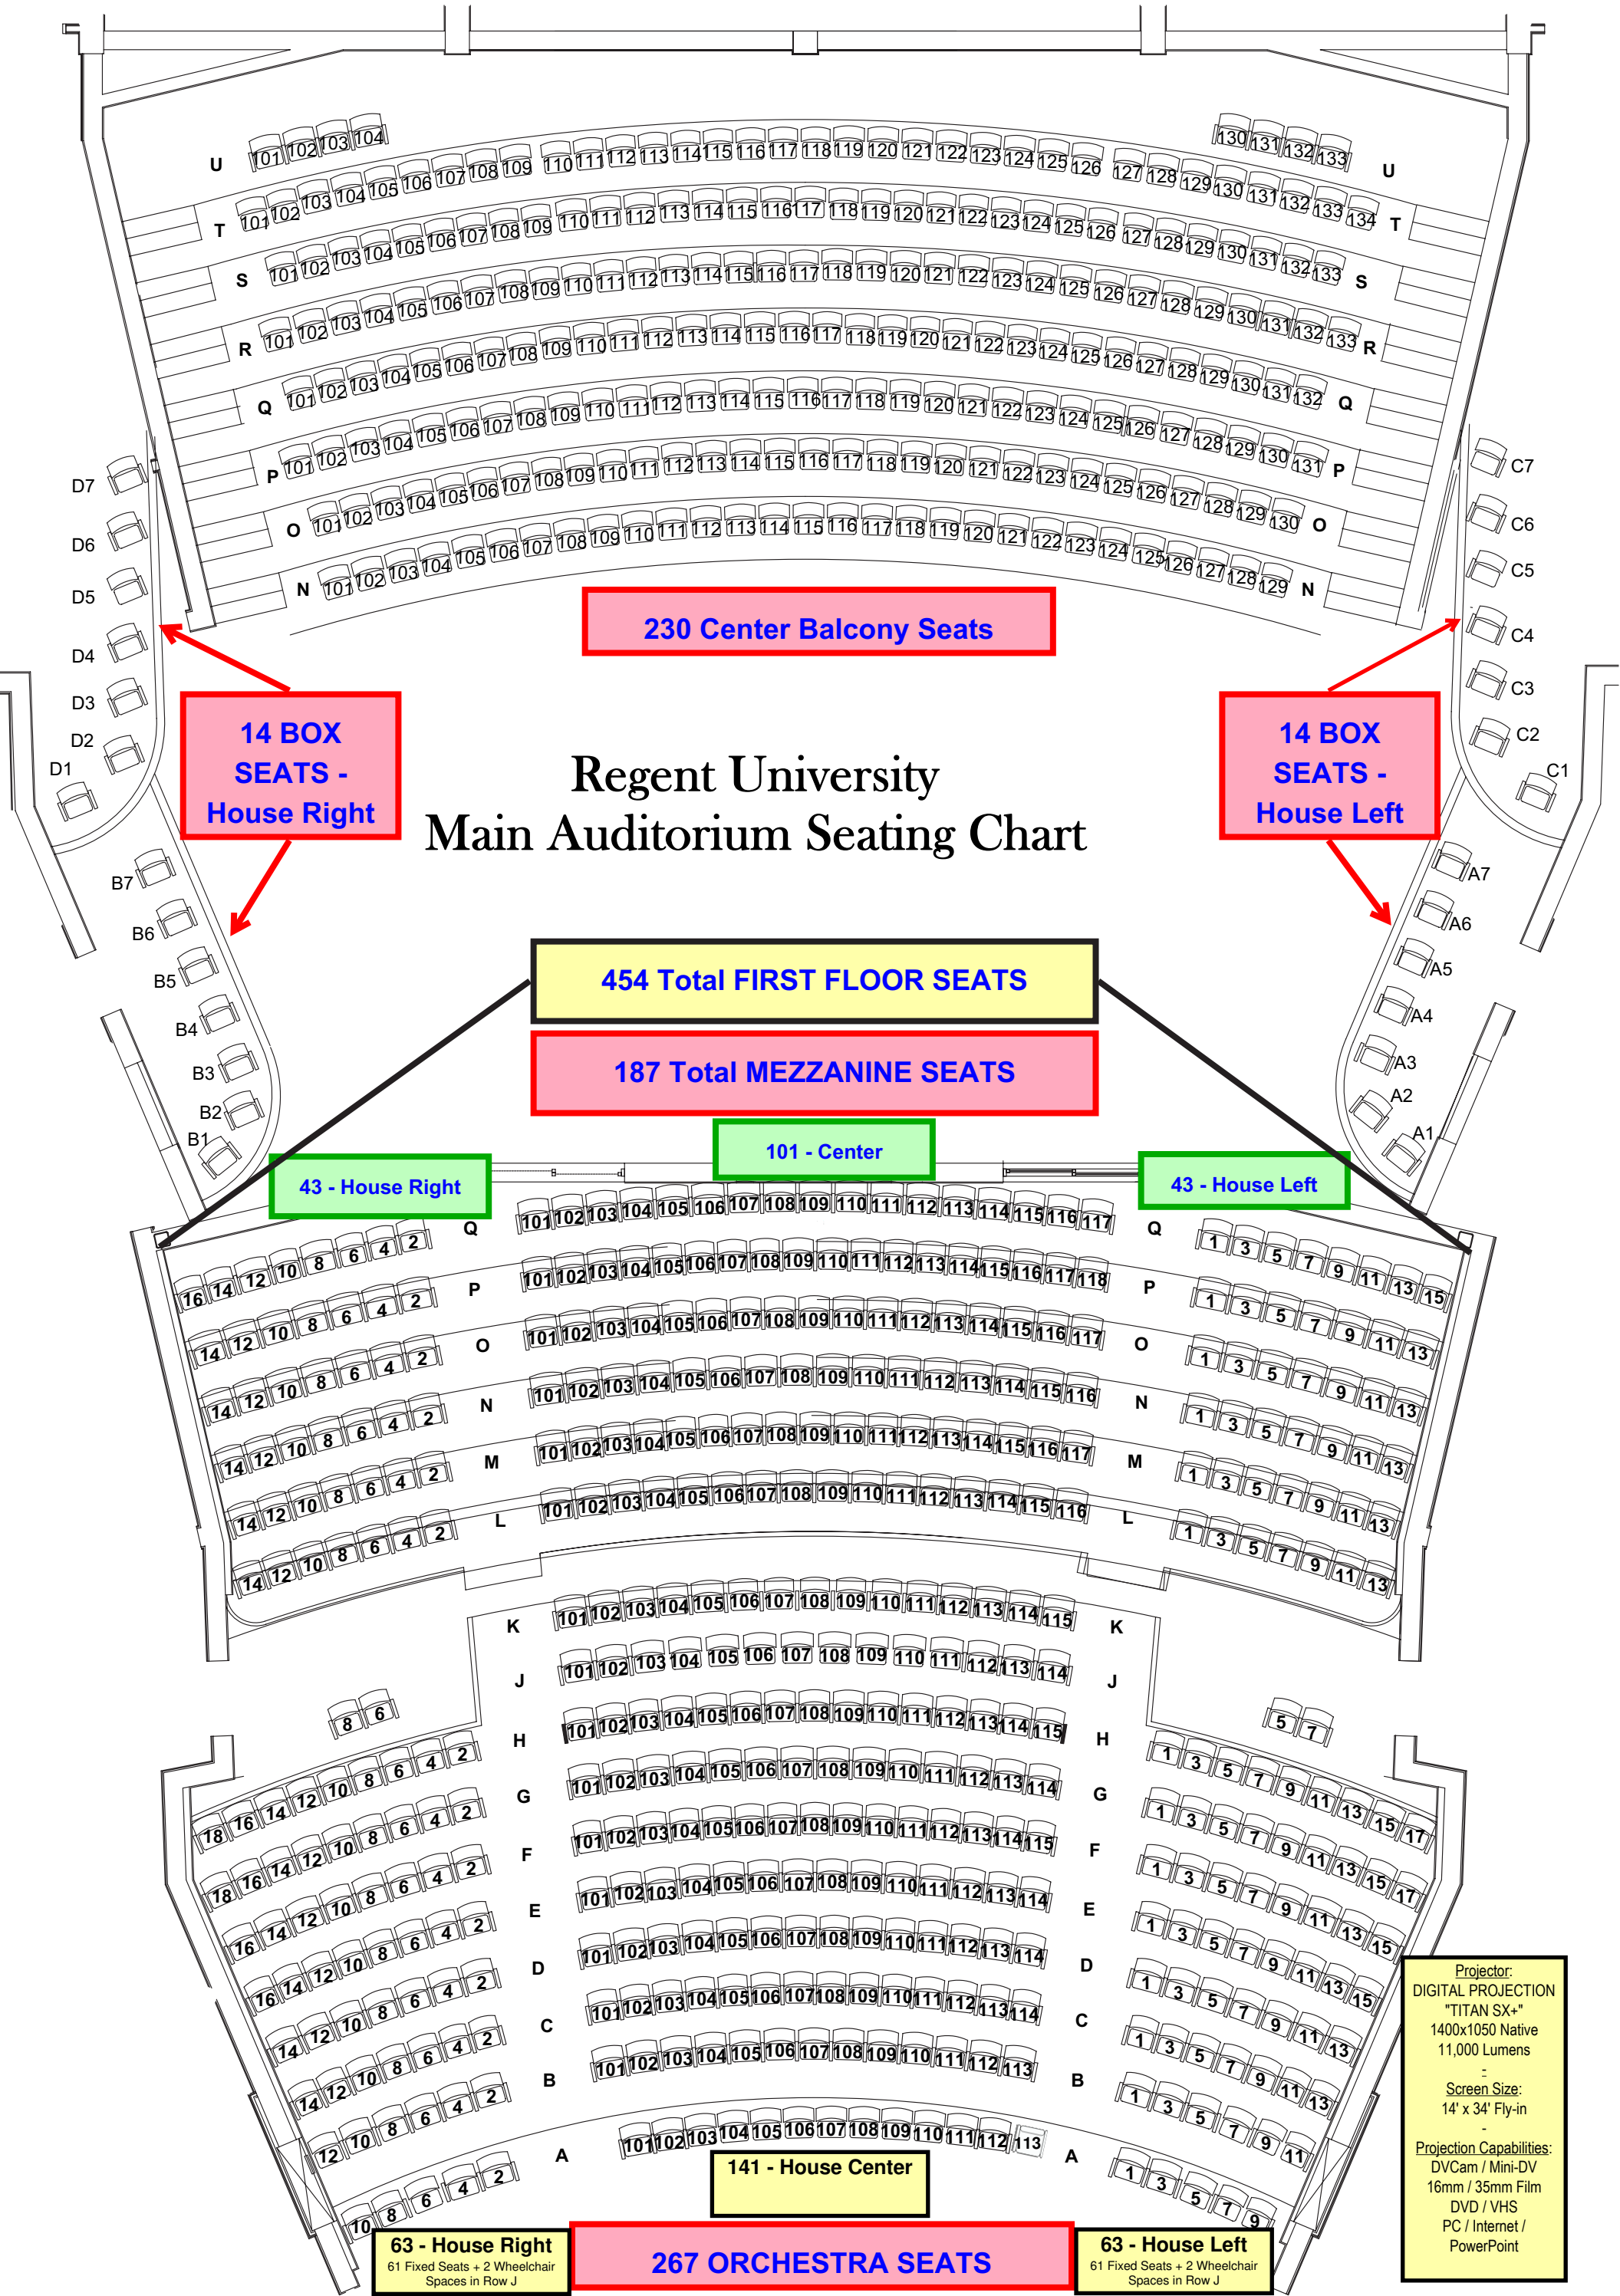

712 TOTAL MAIN THEATRE SEATS - 1st Floor & Balcony

**Regent University
Main Auditorium Seating Chart**

230 Center Balcony Seats

14 BOX SEATS - House Right

14 BOX SEATS - House Left

454 Total FIRST FLOOR SEATS

187 Total MEZZANINE SEATS

43 - House Right

101 - Center

43 - House Left

63 - House Right
61 Fixed Seats + 2 Wheelchair Spaces in Row J

267 ORCHESTRA SEATS

63 - House Left
61 Fixed Seats + 2 Wheelchair Spaces in Row J

Projector:
DIGITAL PROJECTION
"TITAN SX+"
1400x1050 Native
11,000 Lumens
-
Screen Size:
14' x 34' Fly-in
-
Projection Capabilities:
DVCam / Mini-DV
16mm / 35mm Film
DVD / VHS
PC / Internet /
PowerPoint